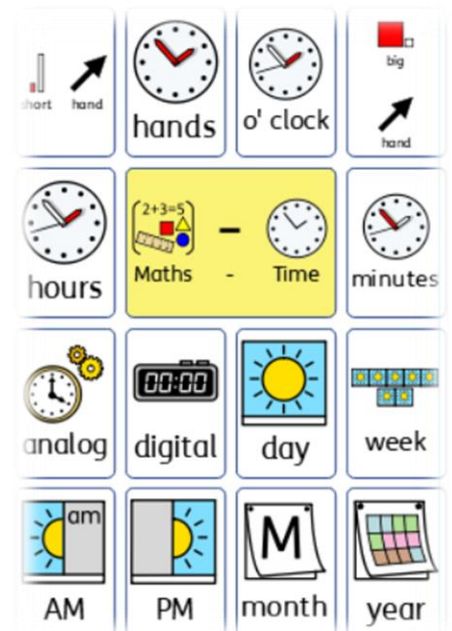

Birch Class KS3

Hello to all of our Parents and Carers,
We hope you all have a fabulous Whitsun week! Below is some information on what we are learning about this half term.

What we are learning about this half-term:

English – Biographies

Maths – Fractions and time

Art and D.T – Olympics

Science – Digestive system and food chains

Geography- Human and Physical features of South America

Music – To compare and perform music from Eurovision

Computing – Simulations

P.E – Athletics

PSHE – Healthy Eating

JASS – Outdoor adventure

Just a few reminders:

1. Our P.E day is **Monday**.
2. Forest school is **Monday** as well so children can bring Wellies in or old trainers if they have them.
3. **Friday** is always dress down Friday or Superhero Friday.