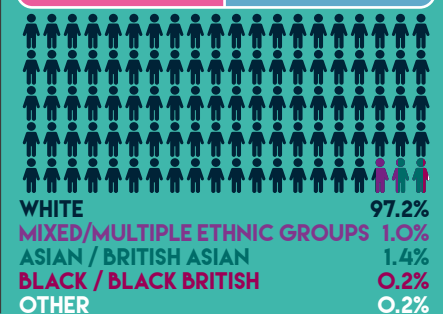

## WYRE FOREST KEY INFO

TOTAL POPULATION: 101,100

♀ (50.7%) 51,300    49,800 (49.3%) ♂