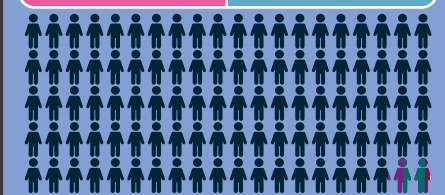

WYCHAVON CITY KEY INFO

TOTAL POPULATION: 131,100

♀ (51.1%) 67,000 64,100 (48.9%) ♂

WHITE 97.9%
 MIXED/MULTIPLE ETHNIC GROUPS 0.8%
 ASIAN / BRITISH ASIAN 1.0%
 BLACK / BLACK BRITISH 0.2%
 OTHER 0.1%

TOP 10 INDUSTRY SECTORS