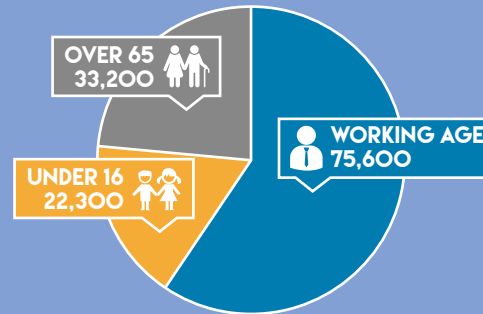

WYCHAVON CITY KEY INFO

TOTAL POPULATION: 131,100

♀ (51.1%) 67,000 64,100 (48.9%) ♂

WHITE 97.9%
 MIXED/MULTIPLE ETHNIC GROUPS 0.8%
 ASIAN / BRITISH ASIAN 1.0%
 BLACK / BLACK BRITISH 0.2%
 OTHER 0.1%

TOP 10 INDUSTRY SECTORS