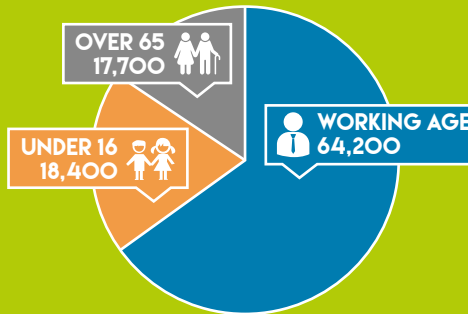

ST. RICHARD'S HOSPICE FOUNDATION

COMPCO FIRE SYSTEMS

STANFORD MARSH LIMITED

PLATFORM HOUSING GROUP

WORCESTER CITY KEY INFO

TOTAL POPULATION: 100,300

♀ (50.7%) 50,900 49,400 (49.3%) ♂

Ethnicity	Percentage
WHITE	93.4%
MIXED/MULTIPLE ETHNIC GROUPS	1.4%
ASIAN / BRITISH ASIAN	4.4%
BLACK / BLACK BRITISH	0.5%
OTHER	0.3%