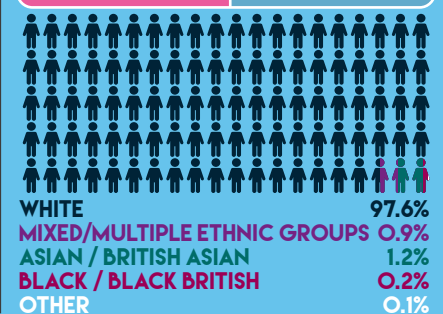

## MALVERN HILLS KEY INFO

TOTAL POPULATION: 79,400

♀ (51.3%) 40,700    38,700 (48.7%) ♂